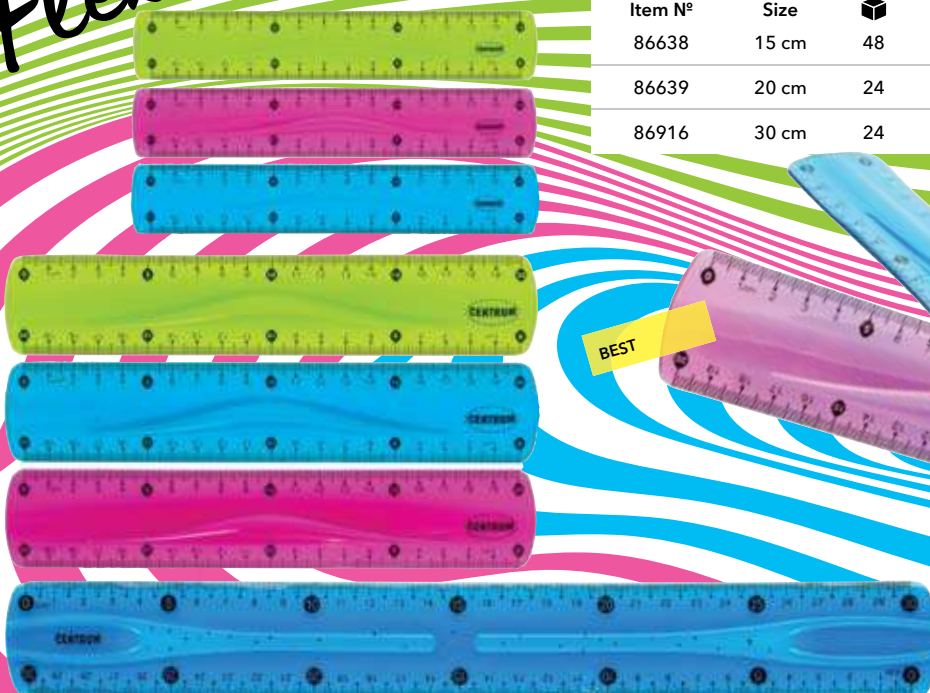

RULER

Plastic 30 cm ruler. Packing: polybag with hanging card.

30 cm

Item N°
80727

48

480

EAN

BEST

RULER

Wooden 30 cm ruler. Packing: polybag with hanging card.

30 cm

Item N°
80942

72

720

EAN

RULER

Plastic 30 cm ruler with handle. Packing: polybag with hanging card.

30 cm

Item N°
80843

72

720

EAN

RULER

Aluminum 30 cm ruler. Packing: polybag with hanging card.

30 cm

Item N°
80842

72

576

EAN

RULER

Plastic 50 cm ruler.
Packing: polybag with hanging card.

50 cm

Item N°
81828

180

360

EAN

Flexible ruler

Soft ABS plastic ruler.
Packing: polybag with hanging card.

SOFT
ABS

Item N°	Size	48	288	EAN
86638	15 cm	48	480	4 1030969 866382
86639	20 cm	24	288	4 1030969 866399
86916	30 cm	24	288	4 1030969 869161

BEST