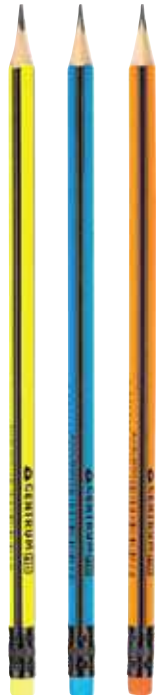

PENCIL HB

Pencil sharpened, with eraser.

Item N° EAN
80703 50 400 2400 4 030969 180703 3

WOOD FREE
HB