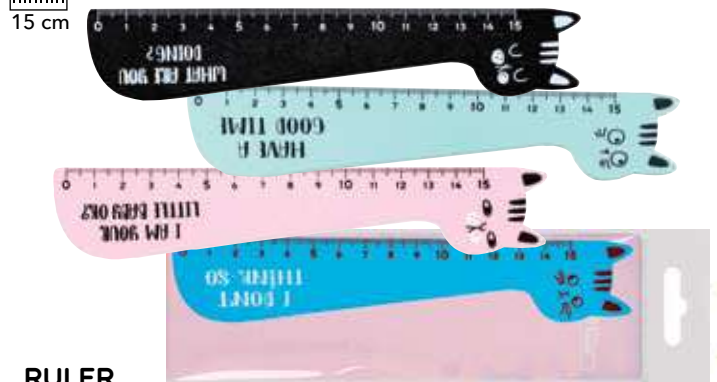

RULER

Wooden 15 cm ruler. Packing: polybag with hanging card.

Item N° 89612 24 576 EAN 4 030969 1896129

15 cm