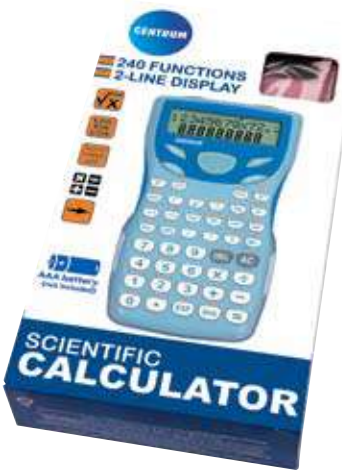

SCIENTIFIC CALCULATOR

Become a scientist
with
CENTRUM

MORE INFO ON PAGE 90-91

POCKET CALCULATOR

Calculator, 8 digits. Size: 105 x 57 x 12 mm.

Item N°			EAN
80406	120	240	

CALCULATOR

Calculator, 8 digits. Size: 118 x 78 x 23 mm.