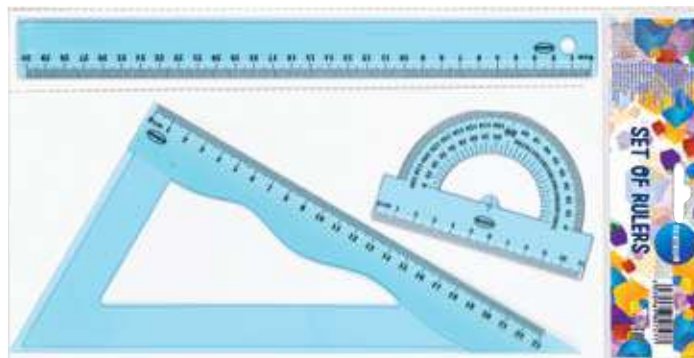

Item N° 80946  24  144 EAN 

ЛУЧШЕЕ

SET OF PLASTIC RULERS 20 CM

Set of 4 plastic rulers. Ruler 20 cm, two triangle rulers, protractor ruler. Packing: polybag with hanging card.

Item N° 80746  24  144 EAN 

SET OF PLASTIC RULERS 30 CM