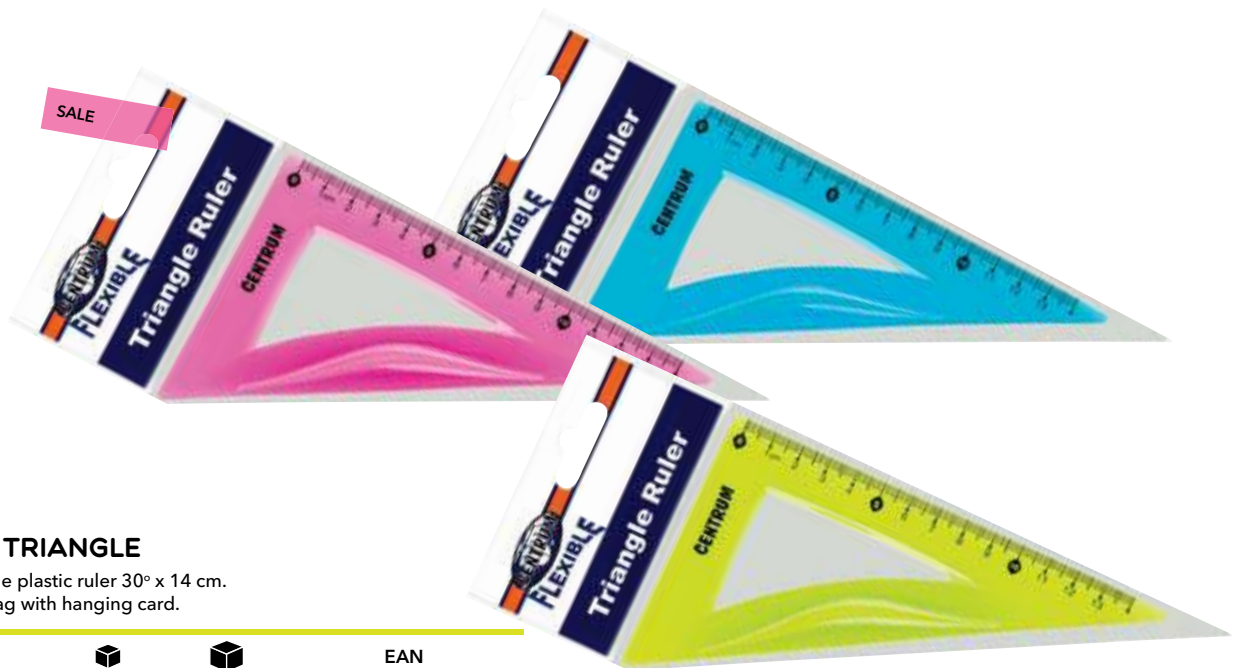

FLEXIBLE TRIANGLE

Soft ABS triangle plastic ruler 30° x 14 cm. Packing: polybag with hanging card.

Item N°			EAN
88014	24	432