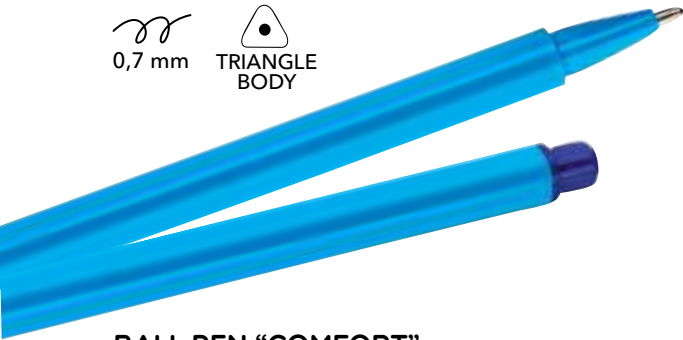

TRIANGLE BODY

BALL PEN "LUNA"

Blue ink 1.0 mm. Assorted body colours. Oil based ink for extra smooth writing.

Item N°	Colour	12	144	1728	EAN
88504					4 1030969 885048 1

BALL PENS "OFFICE"

0,7 mm
 TRIANGLE BODY