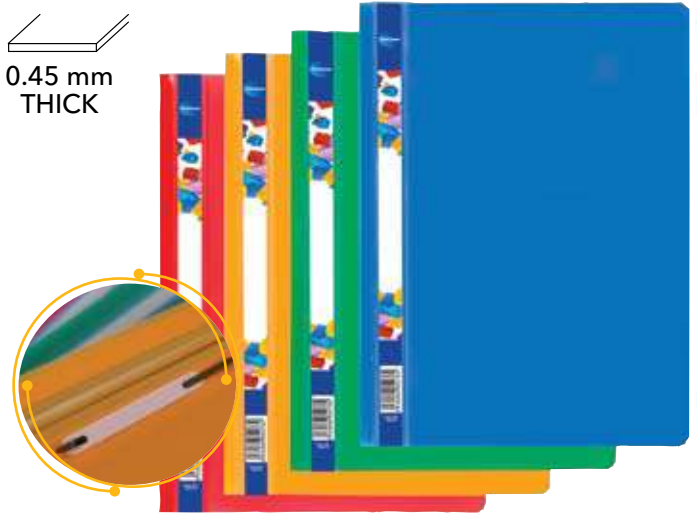

CLIP FILE

A4 size plastic file for binding perforated sheets. PP thickness 0.18/0.45 mm.

Item N°				EAN
80078	10	120	360