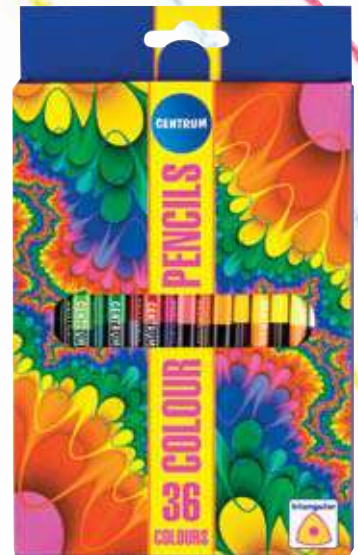

COLOUR PENCILS "ZOO"

Colour pencils, long size: 177 mm. Paper box packing.

Item N°				EAN
89500	6	24	384	
89501	12	12	192	
89502	18	8	128	

School Stationery

COLOUR PENCILS

TWO-SIDED COLOUR PENCILS "ART"

Triangle, long size: 177 mm. Paper box packing.