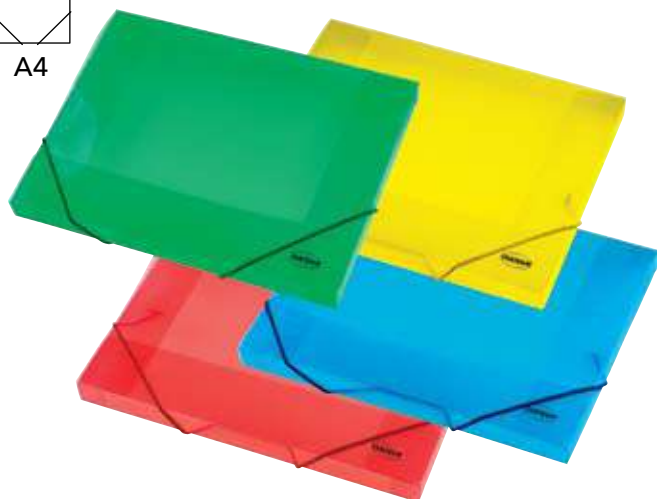

A4

DOCUMENT CASE A4

A4 size plastic file with elastic bands. Size: 240 x 320 mm.
PP thickness 0.45 mm.

Item N°
80016

24

120

EAN
4 030969 800164

A4