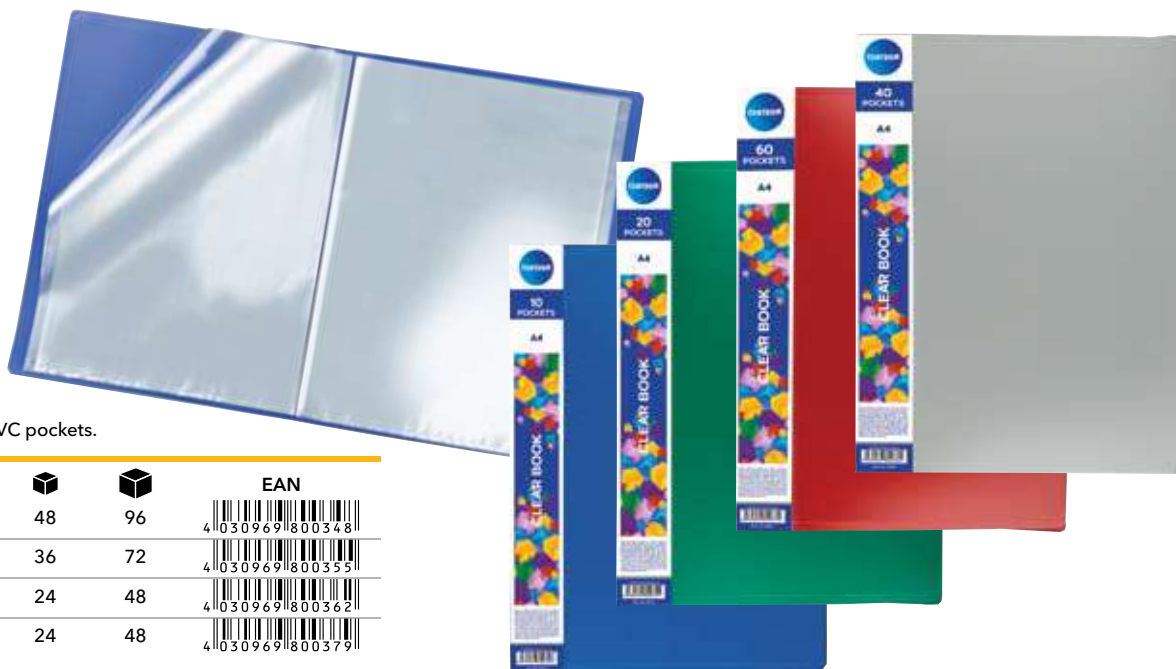

PLASTIC FILES WITH POCKETS

TRANSPARENT BOOK WITH POCKETS

A4 size plastic file with PVC pockets.

Item N°	Pockets			EAN
80034	10	48	96	4 030969 180034 8
80035	20	36	72	4 030969 180035 5
80036	40	24	48	4 030969 180036 2
80037	60	24	48	4 030969 180037 9