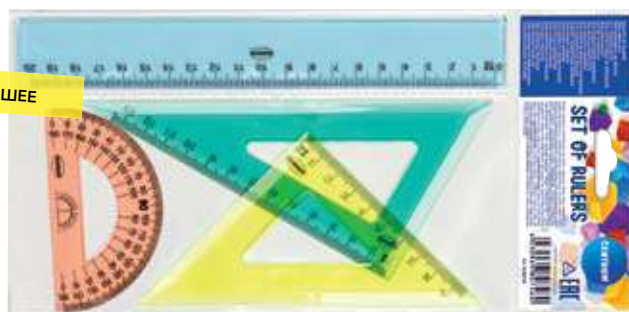

SET OF PLASTIC RULERS 20 CM

Set of 4 plastic rulers. 20 cm ruler, two triangle rulers, protractor ruler. Packing: polybag with hanging card.

Item N° 80946 24 144 EAN

ЛУЧШЕЕ

SET OF PLASTIC RULERS 20 CM

Set of 4 plastic rulers. Ruler 20 cm, two triangle rulers, protractor ruler. Packing: polybag with hanging card.

Item N° 80746 24 144 EAN