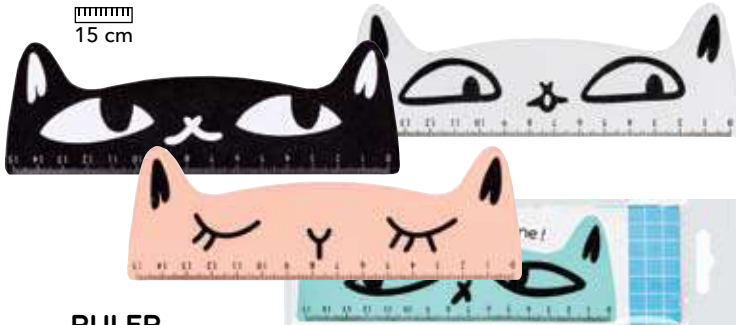

RULER

Wooden 15 cm ruler. Packing: polybag with hanging card.

Item N° 89613 24 576 EAN 4 030969 1896136

15 cm