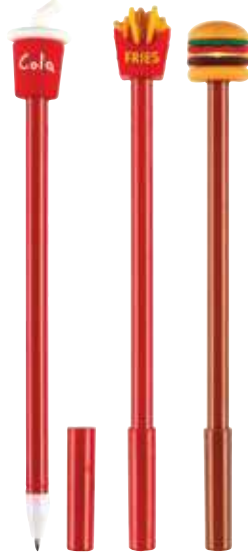

BALL PEN "ANIMALS 3D"

Blue ink 0.7 mm. Display box, assorted.

Item N°	Colour	36	432	864	EAN
89835					4 030969 898352

BALL PENS FANCY

0,7 mm

BEST

BALL PEN "COLA, FRIES, BURGER"

Blue ink 0.7 mm. Display box, assorted.