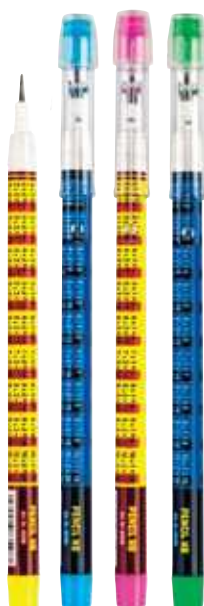

PENCIL WITH LEAD SECTIONS

2,0 mm

BEST

HB PENCIL WITH LEAD SECTIONS 2 MM

MULTIPLICATION TABLE body printing.

Item N°	36	216	1728	EAN
83548				4 1030969 835487

2,0 mm

YouTube