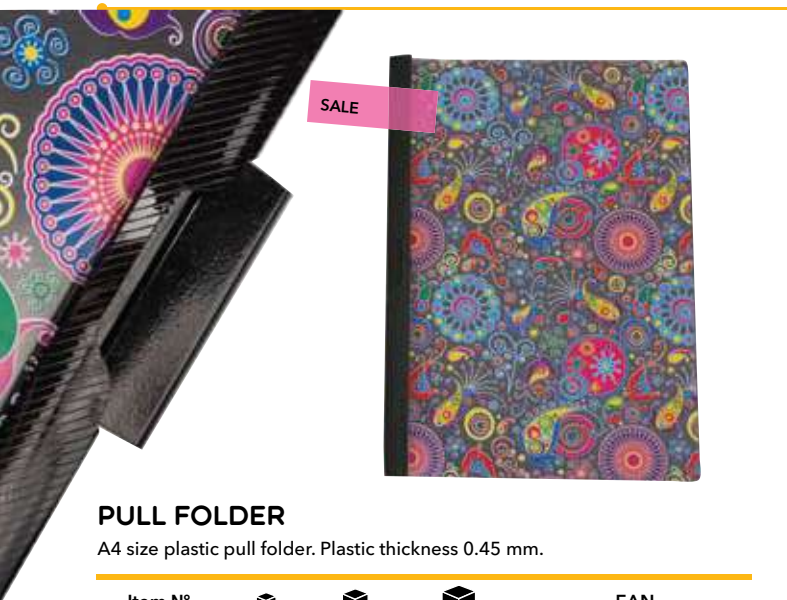

CLIP FILE

A4 size swing clip plastic file with 2 sections. Plastic thickness 0.40 mm.

Item N°			EAN
80618	50	100	4 030969 180618 0

PULL FOLDER

A4 size plastic pull folder. Plastic thickness 0.45 mm.

Item N°				EAN
85469	10	180	360	4 030969 185469 3