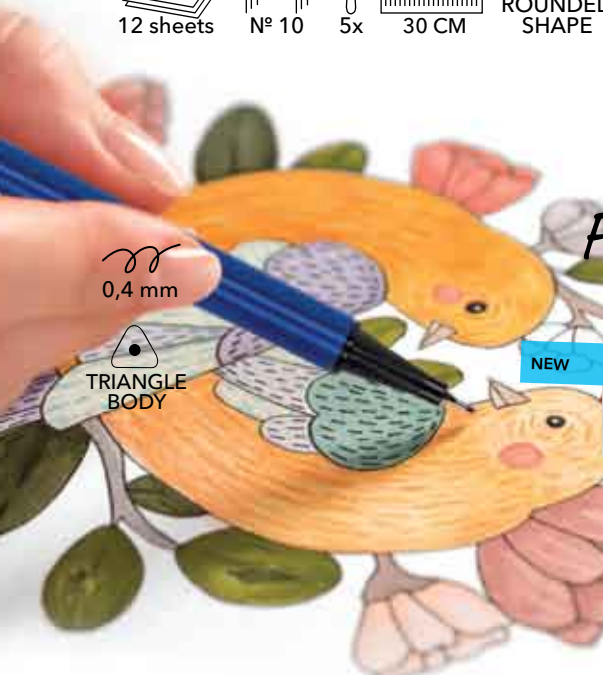

12 sheets

N° 10

5x

30 CM

ROUNDED SHAPE

SAVING POWER

19 mm

PRODUCT ADVERTISEMENT A4/A5