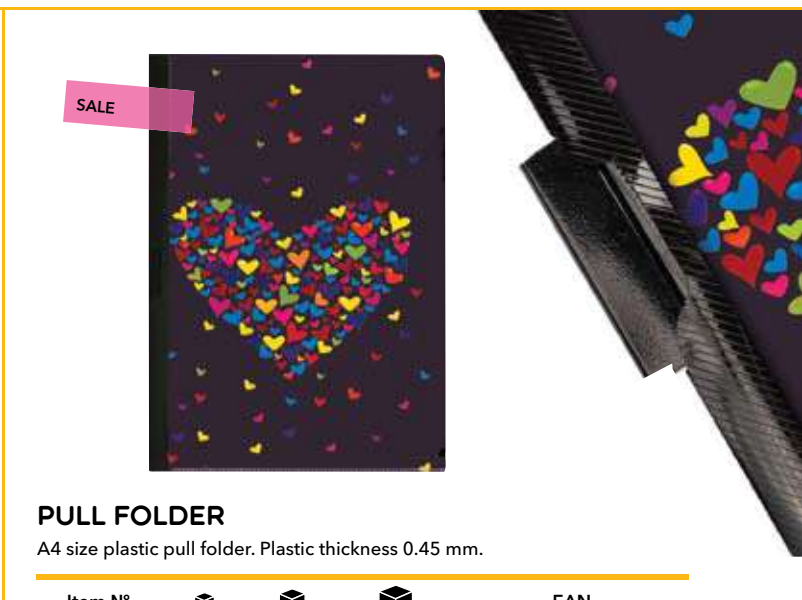

CLIP FILE

A4 size swing clip plastic file with 2 sections. Plastic thickness 0.40 mm.

Item N°			EAN
80618	50	100	4 030969 180618 0

PULL FOLDER

A4 size plastic pull folder. Plastic thickness 0.45 mm.

Item N°				EAN
85469	10	180	360	4 030969 185469 3

PULL FOLDER

A4 size plastic pull folder. Plastic thickness 0.45 mm.

Item N°				EAN
85458	10	180	360	4 030969 185458 7

PLASTIC FILES WITH POCKETS

TRANSPARENT BOOK WITH POCKETS

A4 size plastic file with PVC pockets.

Item N°	Pockets			EAN
80034	10	48	96	4 030969 180034 8
80035	20	36	72	4 030969 180035 5
80036	40	24	48	4 030969 180036 2
80037	60	24	48	4 030969 180037 9