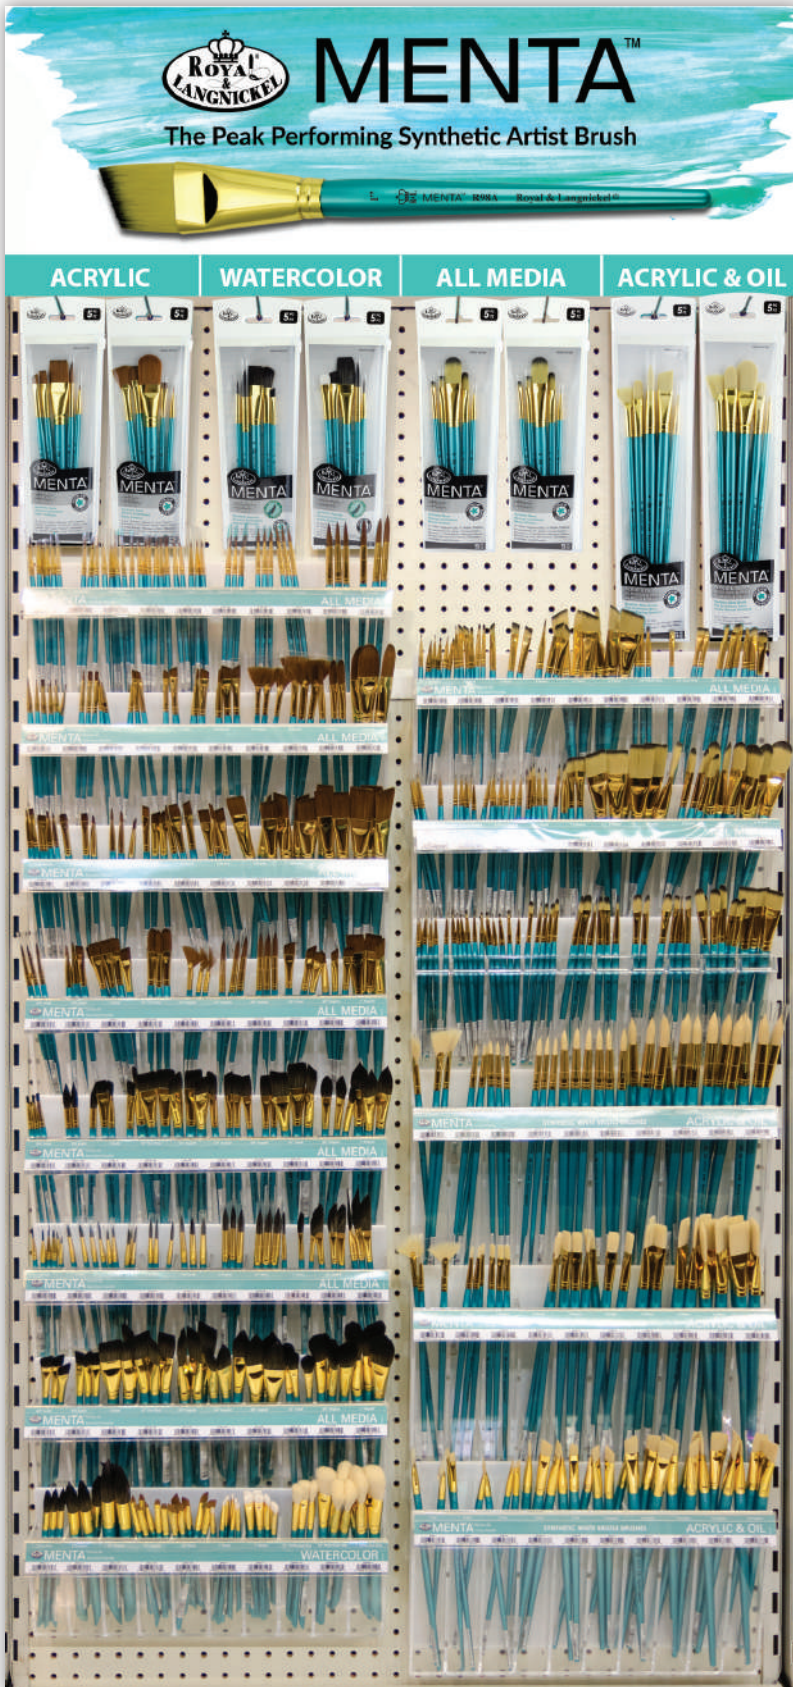

IP: 3 | MP: 72

item #	series	item description	hair type	handle	media type	upc
A	RMEN-SET381	Filbert 8, 12, Bright 1, 6, Fan 6	Synthetic White Bristle	Long	Acrylic & Oil	090672380463
B	RMEN-SET382	Angular 10, Filbert 6, Flat 1, Fan 4, Round 8	Synthetic White Bristle	Long	Acrylic & Oil	090672380470
C	RMEN-SET781	Oval Wash 1", Wash 1/2", Liner 0, Chisel Blender 6, Fan 6	Synthetic Sable	Standard	Acrylic	090672380487
D	RMEN-SET782	Wash 1", Round 10, Shader 12, Angular 3/8", Liner 20/0	Synthetic Sable	Standard	Acrylic	090672380494
E	RMEN-SET881	Stroke 3/4", Angular 1/2", Round 12, Script 1, Stiff Scrubber 8	Synthetic Squirrel	Standard with Beveled Edge	Watercolor	090672380500
F	RMEN-SET882	Wash 3/4", Mop 1/2", Round 4, 14, Angular 1/4"	Synthetic Squirrel	Standard with Beveled Edge	Watercolor	090672380517
G	RMEN-SET981	Oval Wash 3/4", Filbert 12, Shader 10, Chisel Blender 4, Spotter 3/0	Synthetic Blend	Standard	Acrylic	090672380524

MENTA™

30" Menta™ Endcap layout utilizing our space saving hanging racks

Our Menta™ collection offers a fresh, eye-catching assortment of premium quality brushes that are constructed with 100% vegan and cruelty free synthetic hair. Artists will love how durable and easy to clean they are! Available in sets as well as open stock in media specific hair types.

- Expertly crafted brushes offer crisp, clean, non-streaking edges. Perfect for laying down rich, vibrant color.
- Durable acrylic handles won't crack or swell in water
 - Synthetic white bristle is extra firm and ideal for painting with oils and acrylics
 - Synthetic sable is medium firm and works best with acrylics
 - Synthetic squirrel is soft and absorbent and is perfect for watercolors
 - Synthetic blend is medium-firm and works great with all media
- 100% Vegan, Synthetic, and Cruelty Free