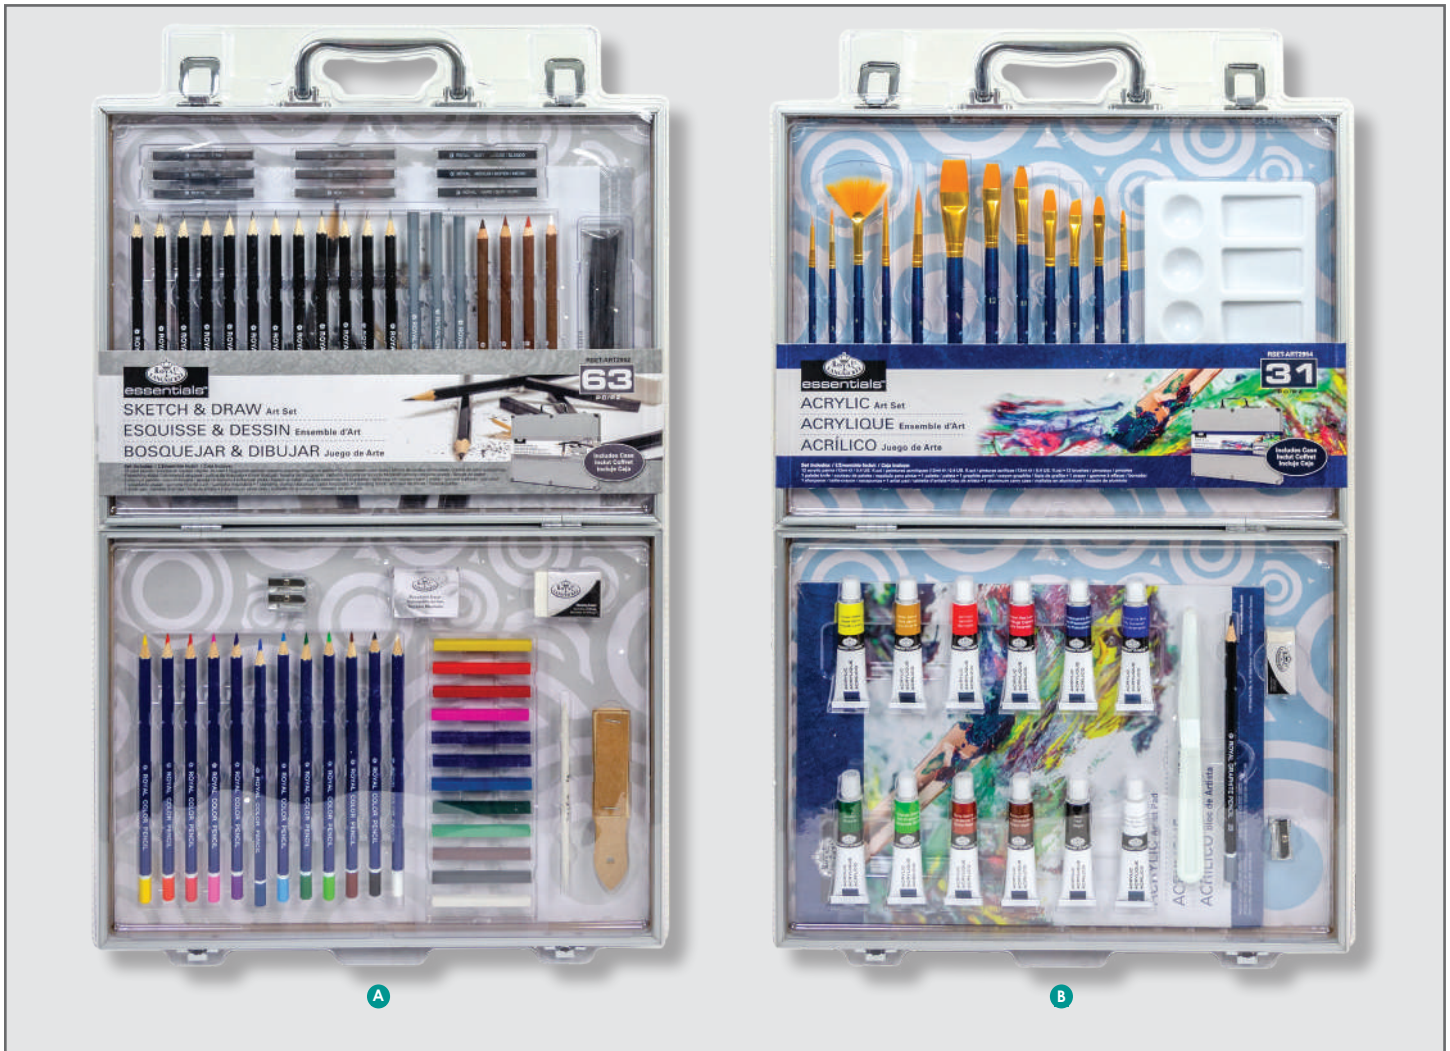

START IN ART OIL VALUE PACKS

Start In Art Oil Value Packs provide quality brushes specially designed for oil painting, offered at an affordable price! These sets include all of the most popular brush shapes and sizes that oil painters look for most. The green color-coded packaging clearly indicates the media type the brushes work best with, helping beginners make a confident purchase decision. All brushes are durable and easy to clean. Packaging includes brush care information.

ESSENTIALS CANVAS PANEL VALUE PACKS

Our Canvas Panel Value Packs provide high quality, triple primed canvas panels at an economical price! This versatile panel works great with mixed media, collage and heavy textures. Each panel is acid free and ready to use. Medium smooth texture for best adhesion.

ESSENTIALS DOUBLE-SIDED WINDOW ART SETS

Artists of all ages and skill levels will be inspired by these all-inclusive sets! These generous sets offer a huge collection of high quality art tools and accessories, neatly packed inside a clear case for easy transport and convenient storage. Available in: Mixed Media, Watercolor, Acrylic and Sketch & Draw.